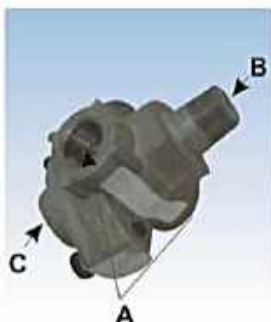

Shuttle Valve

VIE No.	Ref.No.
D8516	V-A003 429 77 44

Double Check Valve

VIE No.	Ref.No.	PORT		
		A	B	C
D8508(A)	V-278 595	1/4"	1/2"	1/4"
D8508(B)	V-278 596	3/8"	1/2"	1/4"
D8508(C)	V-278 597	1/4"	3/8"	1/4"
D8508(D)	V-278 598	3/8"	3/8"	1/4"
D8508(E)	V-280 809	3/8"	3/8"	3/8"