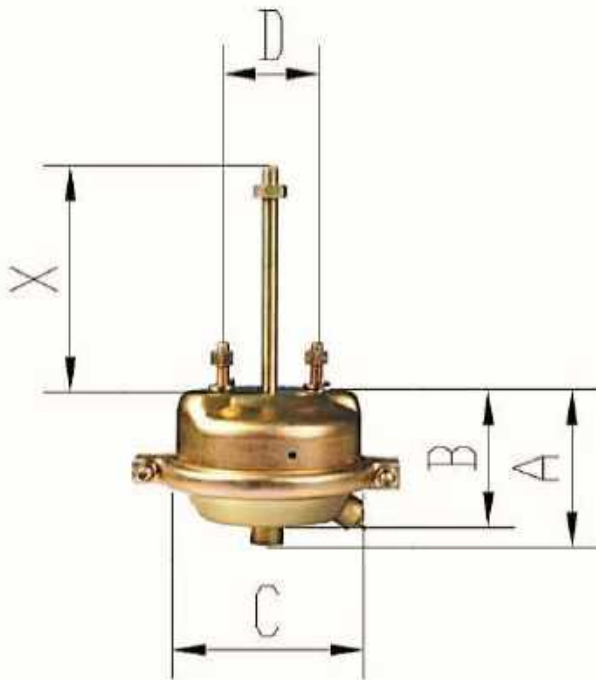

Service Brakes Chamber

Air Port Threads 3/8-18 NPTF
Maximum Air Pressure: 150 psi

Features:

1. Steel Pressure Housing Powder coated
  With resistance welded air ports
2. Permanently sealed spring chamber for Safety
3. World Class Diaphragm High quality rubber Compound, resistant to heat and cold Superior Flexibility even at -40°C
4. Stroke Alert indicator reveals when Brake service maybe required
5. Meets SAE J1469 and SAE J2318

VIE No.	Avail. Stroke	A	B	C	D	E	F	X
VIET9	1.75"	4.33"	3.74"	4.13"	3"	7/16-14UNC	1/2-20UNF	10.59"
VIET12	1.75"	4.41"	3.74"	4.45"	3"	7/16-14UNC	1/2-20UNF	10.08"
VIET16	2.5"	4.41"	3.82"	5.31"	3"	7/16-14UNC	1/2-20UNF	6.3"
VIET20	2.17"	3.94"	3.35"	5.75"	4.75"	5/8-11UNC	5/8-18UNF	8.27"
VIET20CW	2.5"	4.8"	4.21"	5.75"	4.75"	5/8-11UNC	5/8-18UNF	2.25"
VIET24	2.5"	4.5"	4.3"	6.22"	4.75"	5/8-11UNC	5/8-18UNF	8.11"
VIET24CW	2.5"	5.43"	4.29"	6.22"	4.75"	5/8-11UNC	5/8-18UNF	2.25"
VIET30S	2.5"	4.53"	3.9"	7"	4.75"	5/8-11UNC	5/8-18UNF	9.84"
VIET30LCW	3"	4.72"	4.09"	7.05"	4.75"	5/8-11UNC	5/8-18UNF	2.25"
VIET36LCW	3"	5.04"	4.41"	7.83"	4.75"	5/8-11UNC	5/8-18UNF	2.25"