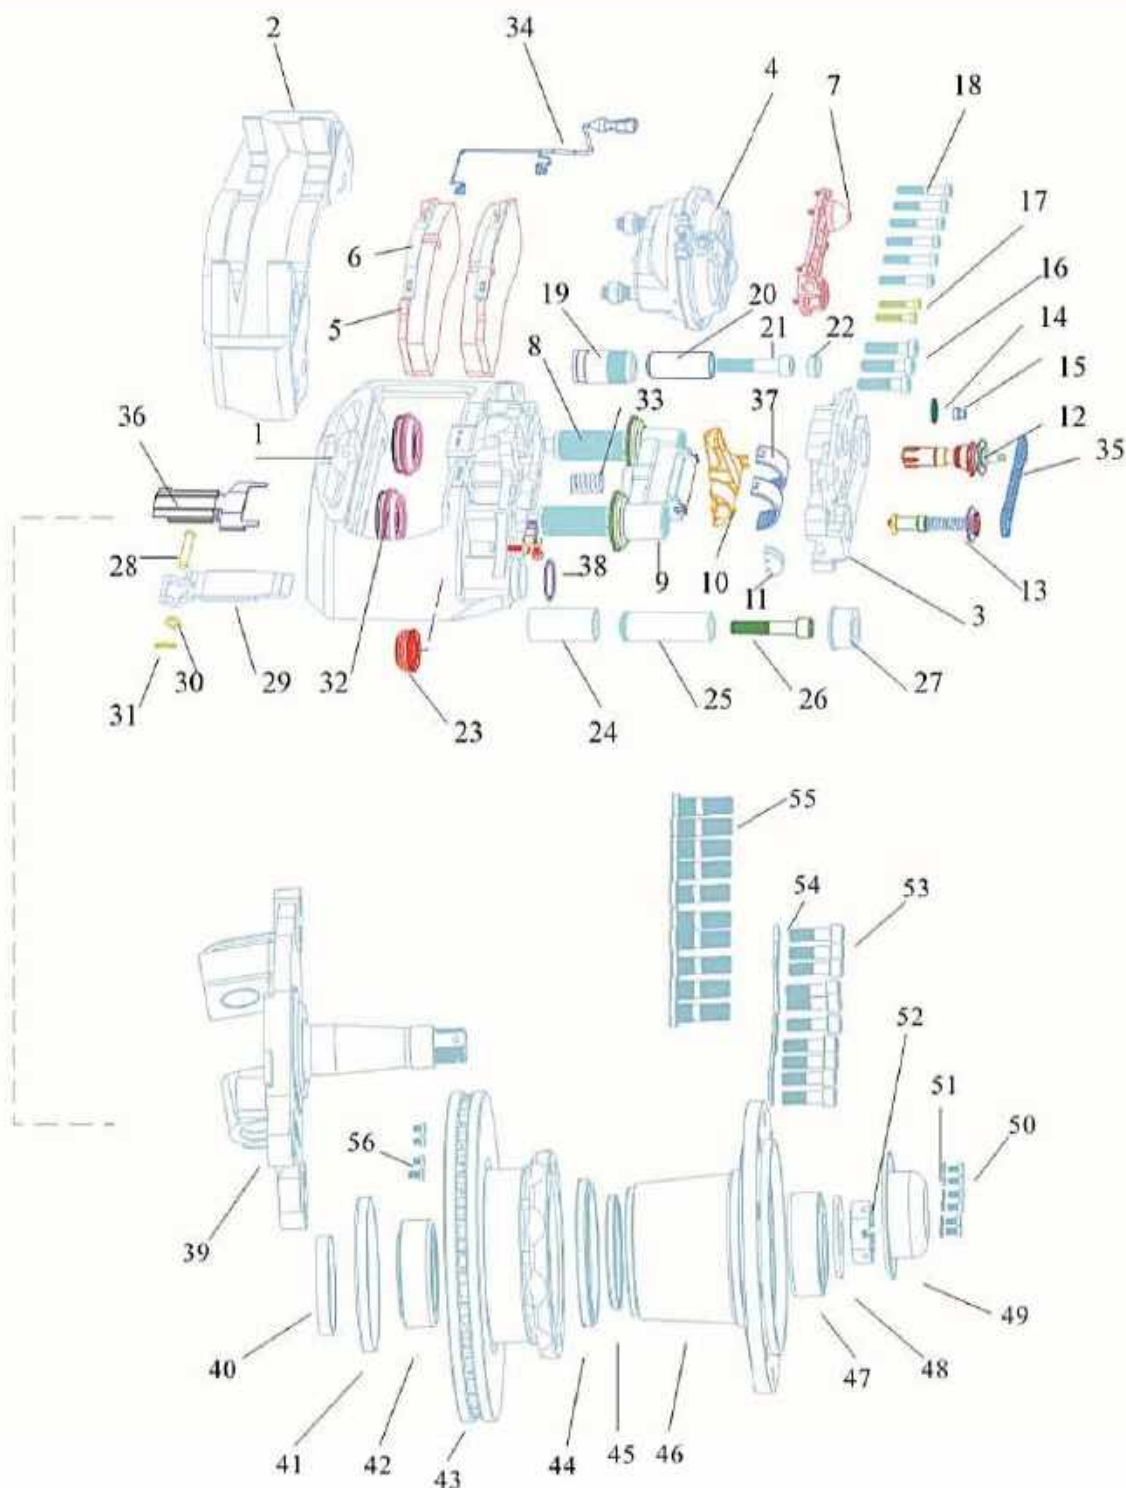

VIE22.5 Air Disc Brake Exploded View