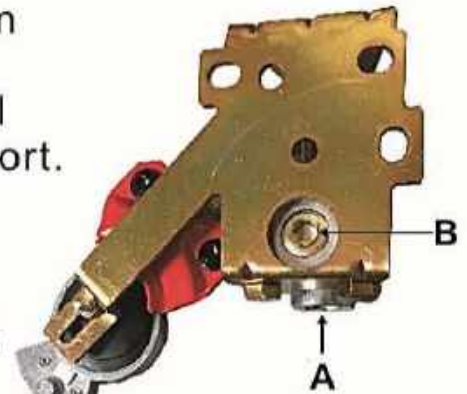

Swing-Away Gladhands

- Provides the lowest projection height from "trailer skin".
- Eliminates the need to "twist" hoses to obtain gladhand retraction.
- 180° swivel designed elbow permits optional air line entry from either the bottom or back port.
- Eliminates expensive swivel type hoses and permits the use of inexpensive nylon reinforced tubing.
- Gladhand bracket prevents foreign particles and insects from entering air lines while trailer is not in use.
- Bottom Port - 3/8"-18 NPTF
- Back Port - 3/8"-18 NPTF

VIE No.	Ref.No.	Configuration	Type	Gladhand Material	Port A	Port B
G8344	V-441062	service swivel - bottom port air hookup	black poly	aluminum	open	plugged
G8345	V-441063	emergency swivel - bottom port air hookup	black poly	aluminum	open	plugged
G8346	V-441064	universal swivel - bottom port air hookup	black poly	aluminum	open	plugged
G8347	V-441069	emergency swivel - bottom port air hookup	red poly	aluminum	open	plugged
G8348	V-441070	service swivel - bottom port air hookup	blue poly	aluminum	open	plugged
G8349	V-441102	service swivel - back port air hookup	black poly	aluminum	plugged	open
G8350	V-441103	emergency swivel - back port air hookup	black poly	aluminum	plugged	open
G8351	V-441104	universal swivel - back port air hookup	black poly	aluminum	plugged	open
G8352	V-441105	emergency swivel - back port air hookup	red poly	aluminum	plugged	open
G8353	V-441106	service swivel - back port air hookup	blue poly	aluminum	plugged	open
G8354	V-441150	service swivel - bottom port air hookup	blue poly	castiron	open	plugged
G8355	V-441151	emergency swivel - bottom port air hookup	red poly	castiron	open	plugged
G8356	V-441152	service swivel - back port air hookup	blue poly	castiron	plugged	open
G8357	V-441153	emergency swivel - back port air hookup	red poly	castiron	plugged	open
G8358	V-441154	service swivel - both ports open	blue poly	castiron	open	open
G8359	V-441155	emergency swivel - both ports open	red poly	castiron	open	open