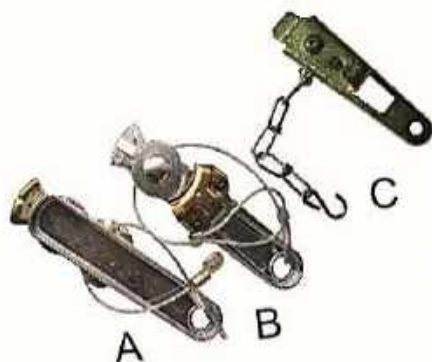

Dummy Shutoff Gladhands

VIE No.	Ref No.	Ports	Description
G8325(A)	V-1010-F18	B	Solid Casting Style with 18" Cable
G8325(B)	V-1010-F26	B	Solid Casting Style with 26" Cable
G8326(A)	V-0100-F18	A	Solid Casting Style with 18" Cable - Ring Terminal
G8326(B)	V-0100-F26	A	Solid Casting Style with 26" Cable - Ring Terminal
G8336	V-1168	C	Vented Dummy Coupling

In-Line Quick Release Valve