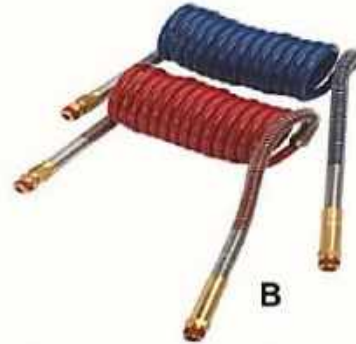

B

- Super cold flexibility rating of -75° F
- FLEX-Grip handles on the trailer leads provide tubing protection during gladhand connection
- Excellent coil memory and durability
- Meets SAE J844 and J1131 specifications
- Meets FMVSS 571.106 specifications
- Swivel fittings on the tractor-end for ease of installation

VIE No.	Tandard Package	Tube O.D.	Working length	Lead Length	Fitting Size	Lead Length	Fitting Size
V862035N(A)	1-red/1-blue	1/2"	12'	6"	1/2"	6"	1/2"
V862035NB(A)	1-blue	1/2"	12'	6"	1/2"	6"	1/2"
V862035NR(A)	1-red	1/2"	12'	6"	1/2"	6"	1/2"
V862036N(A)	1-red/1-blue	1/2"	15'	12"	1/2"	12"	1/2"
V862036NB(A)	1-blue	1/2"	15'	12"	1/2"	12"	1/2"
V862036NR(A)	1-red	1/2"	15'	12"	1/2"	12"	1/2"
V862120N(B)	1-red/1-blue	1/2"	12'	6"	1/2"	6"	1/2"
V862120NB(B)	1-blue	1/2"	12'	6"	1/2"	6"	1/2"
V862120NR(B)	1-red	1/2"	12'	6"	1/2"	6"	1/2"
V862150N(B)	1-red/1-blue	1/2"	15'	12"	1/2"	12"	1/2"
V862150NB(B)	1-blue	1/2"	15'	12"	1/2"	12"	1/2"
V862150NR(B)	1-red	1/2"	15'	12"	1/2"	12"	1/2"

Air Brake Hose

- Manufactured to a minimum burst pressure of 870 psi
- Designed for operating pressure up to 225 psi
- Conforms to SAE J1402 and DOT -106 standards
- Performs within an operating temperature range