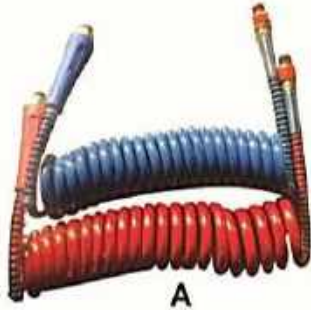

ARMOR COIL - Cold-Flex Armored Nylon Aircoils

A