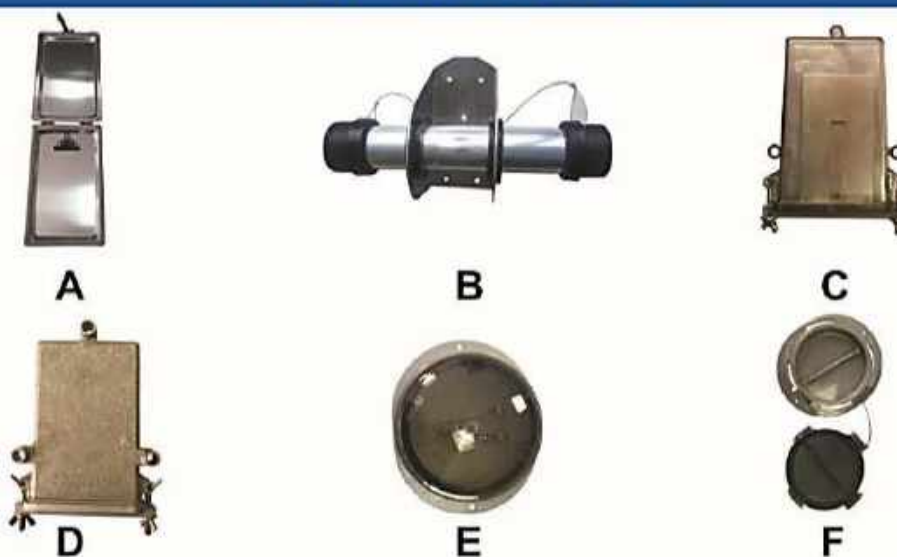

Document Holders

VIE No.	Ref.No.	Port	Description
V9441	V-56007	A	Aluminum Manifest Holder - 8½" x 13" x 1½"
V9442	V-56009	B	9" Aluminum Tube-Style Document Holder
V9443	V-56012	C	UV-Resistant Lexan - 1½" x 3¾" x 6"
V9444	V-56014	D	Cast Aluminum Body - 1½" x 3¾" x 6"
V9445	V-56016	E	4 ½" Round Holder w/ Snap-on type lid
V9446	V-56019	F	4" Round Holder w/ Twist-lock type lid