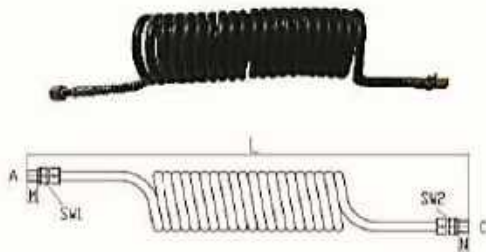

Air coils Assembly