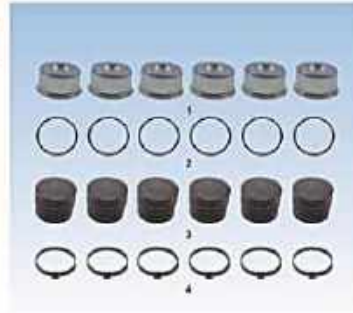

Caliper Repair Kit

VIE No. Ref.No.
WBK1013 V-K000029
1 Metal Cap
2 O-Ring
3 Boot
4 Clamp