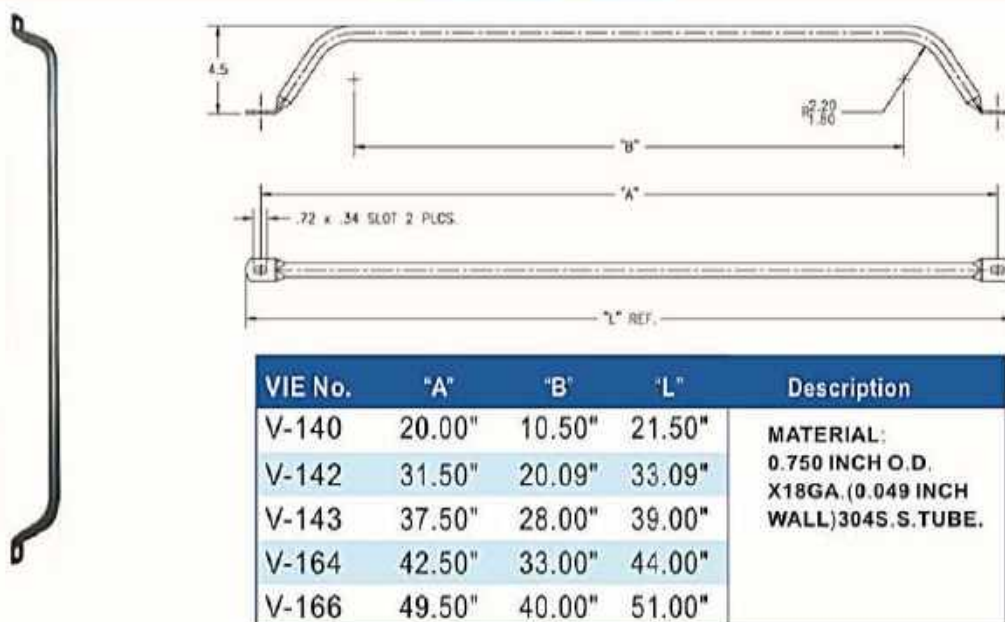

Tracker Bar