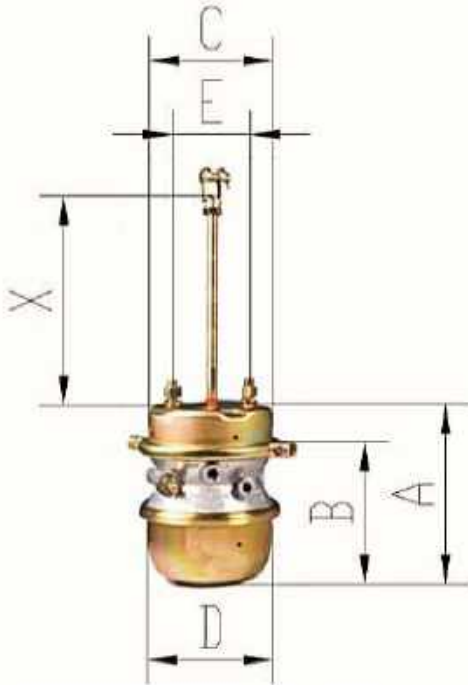

Spring Brakes Chamber

Stud Type: 5/8-11 UNC
Stud Length: 1.50 in.(38.1mm)
Pushrod Thread: 5/8-18 UNF
Air Port Threads: 3/8-18 NPTF
Maximum Air Pressure: 150 psi

Features:

1. Superior Power Spring Technology
  Advanced electrophoretic paint; Resists corrosion and fatigue
2. Permanently sealed spring chamber for safety
3. Double O-ring Centerseal
  Two o-rings for positive sealing and Plastic bearings for long life
4. World Class Diaphragm
  High quality rubber compound, resistant to heat And cold Superior flexibility even at -40°C
5. Stroke Alert indicator reveals when brake service Maybe required
6. Self-retained dust plug and side-mounted release
  Tool storage pocket for convenience
7. Extra-strength mounting hardware with self-locking
  Fasteners ensures dependable installation
8. Meets SAE J1469 and SAE J2318

VIE No.	Avail. Stroke	A	B	C	D	E	X
VIE2024	3"	10.39"	7.8"	7.5"	8.7"	3.23"	9.68"
VIE2424	2.25"	8.74"	6.5"	6.3"	6.3"	4.75"	10.23"
VIE2430	2.25"	8.66"	6.5"	6.42"	7.13"	4.75"	10.86"
VIE2430L	3"	10.24"	8.07"	6.42"	7.13"	4.75"	11.61"
VIE2430LCW	3"	10.24"	8.07"	6.42"	7.13"	4.75"	2.25"
VIE3030	2.5"	9.06"	6.93"	7.13"	7.13"	4.75"	10.63"
VIE3030CW	2.5"	9.06"	6.93"	7.13"	7.13"	4.75"	2.25"
VIE3030L	3"	10.13"	8.07"	7.13"	7.13"	4.75"	10.63"
VIE3030LCW	3"	10.13"	8.07"	7.13"	7.13"	4.75"	2.25"
VIE3036L	3"	10.63"	8.07"	7.13"	8.11"	4.75"	12.8"
VIE3636L	3"	10.71"	8.07"	7.72"	7.72"	4.75"	12"