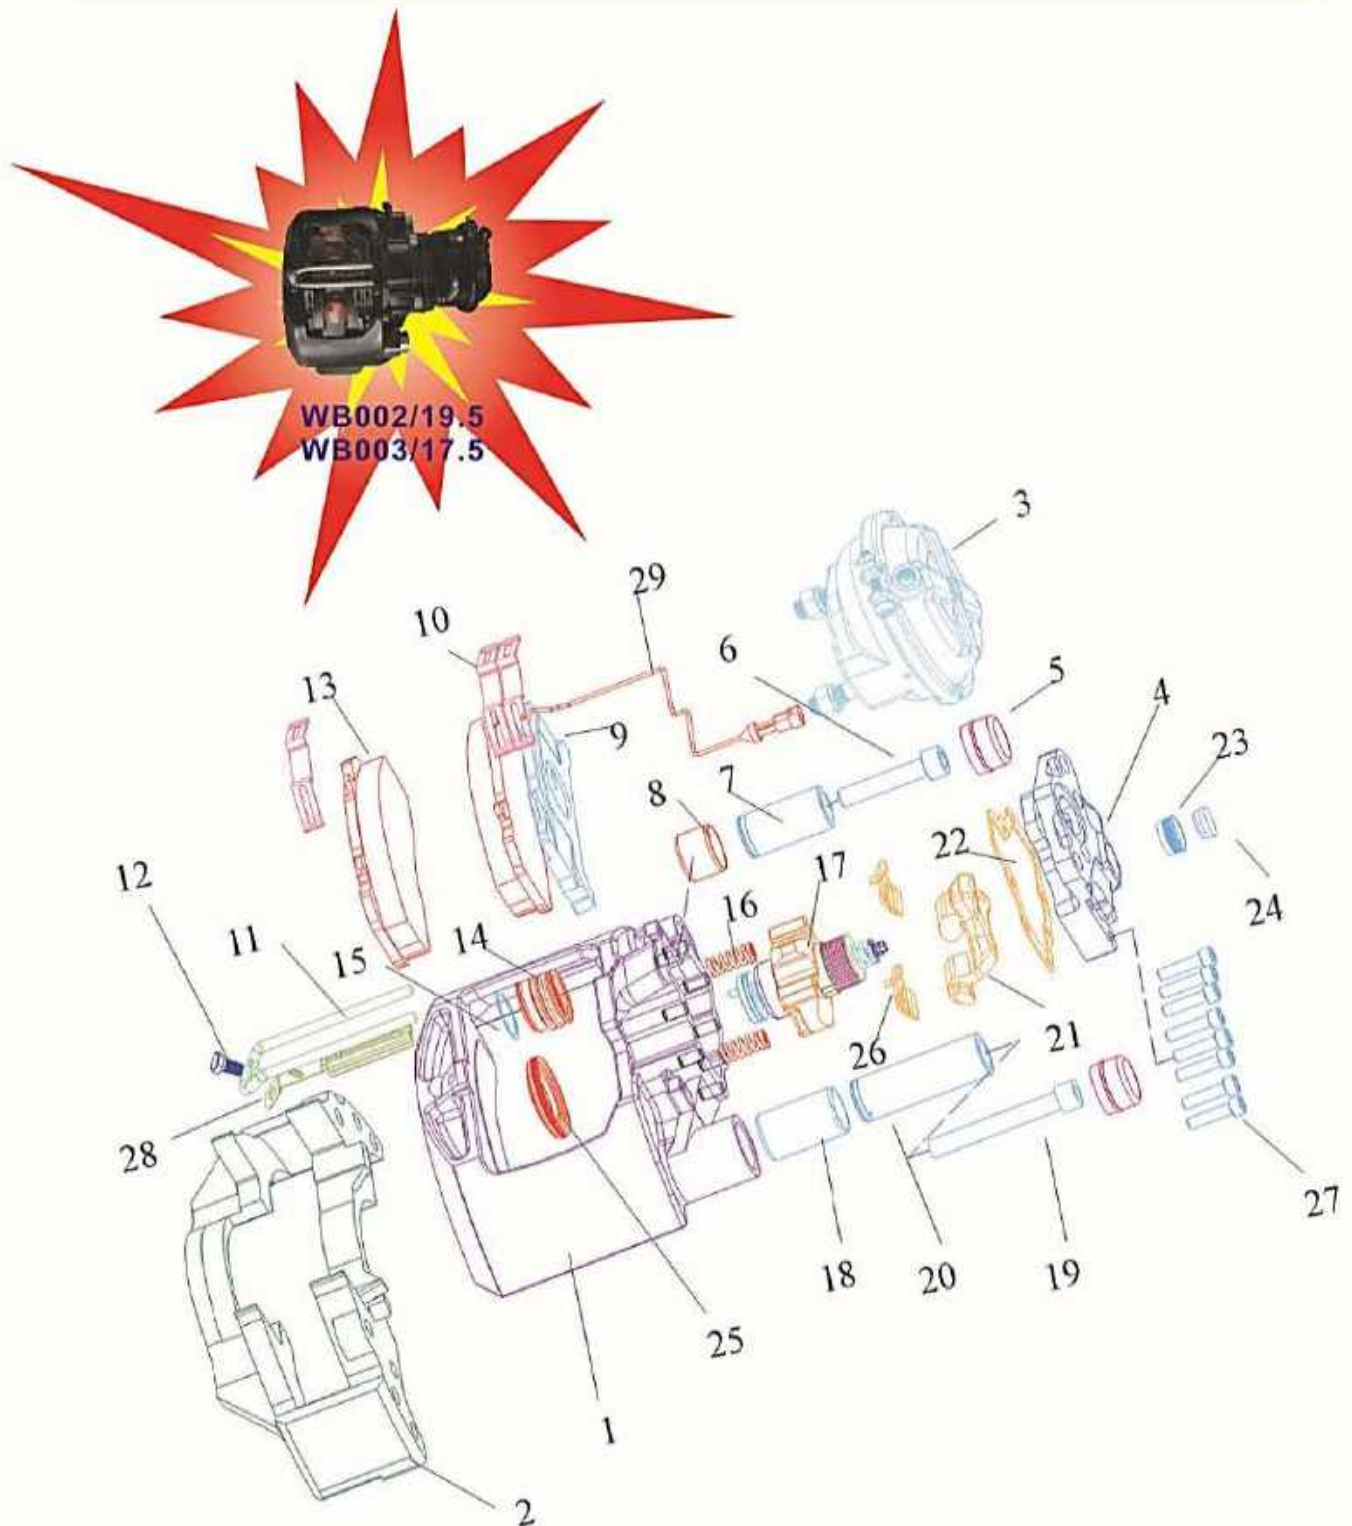

VIE19.5/17.5 Air Disc Brake Exploded View